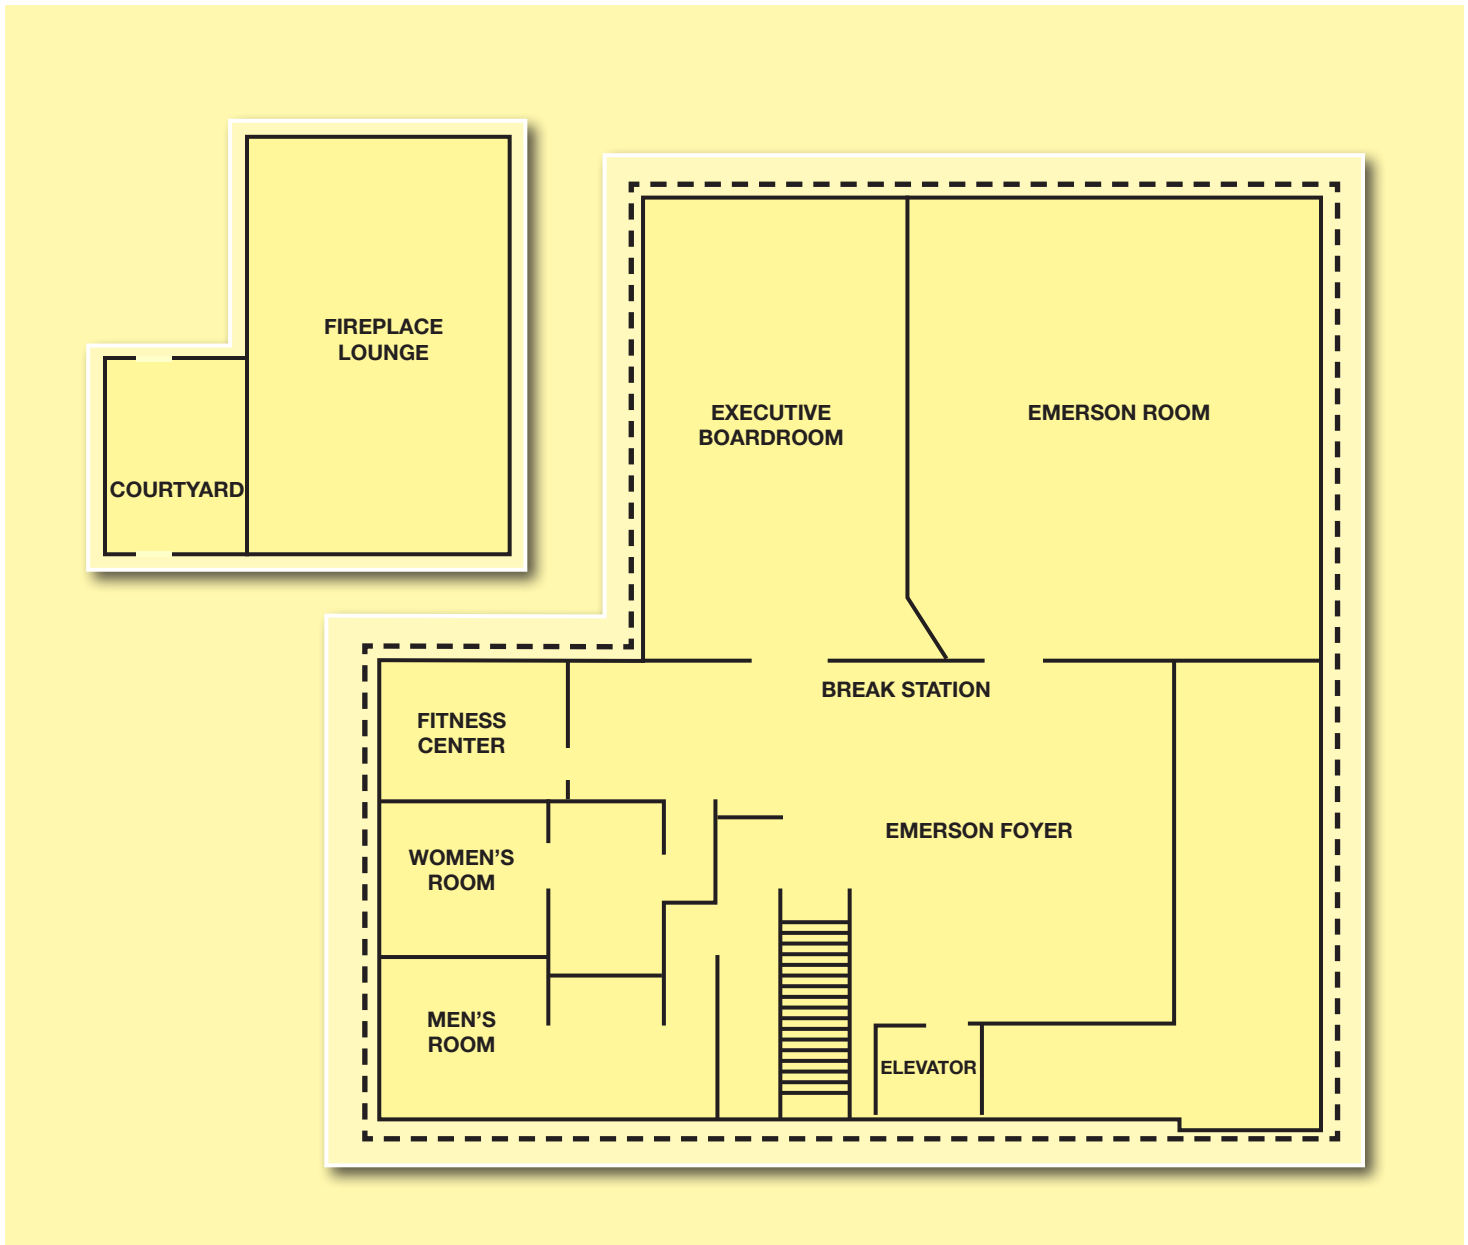

**CONFERENCE CENTER WEST**

MEETING ROOMS			U-Shape	Team Style	Hollow Square	Conference Style	Classroom	Theater	Special Event	Breakout
Room	Dimensions	SQ. Footage								
Emerson Room	37' x 36'	1322	24	48	24	24	48	80	✓	✓
Executive boardroom	15' x 23'	345	—	—	—	14	—	—	—	✓
Fireplace Lounge	10' x 36'	360	—	—	—	—	—	—	✓	✓
Courtyard	30' x 31'	930	—	—	—	—	—	—	✓	✓
Emerson Foyer	—	150	—	—	—	—	—	—	✓	✓